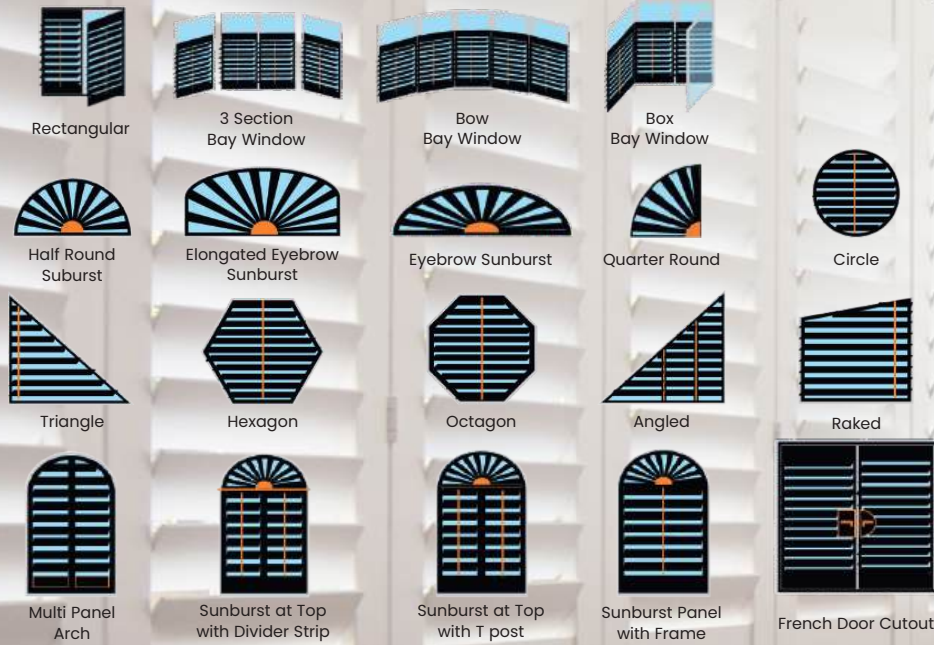

We manufacture shutters for **all types of windows**